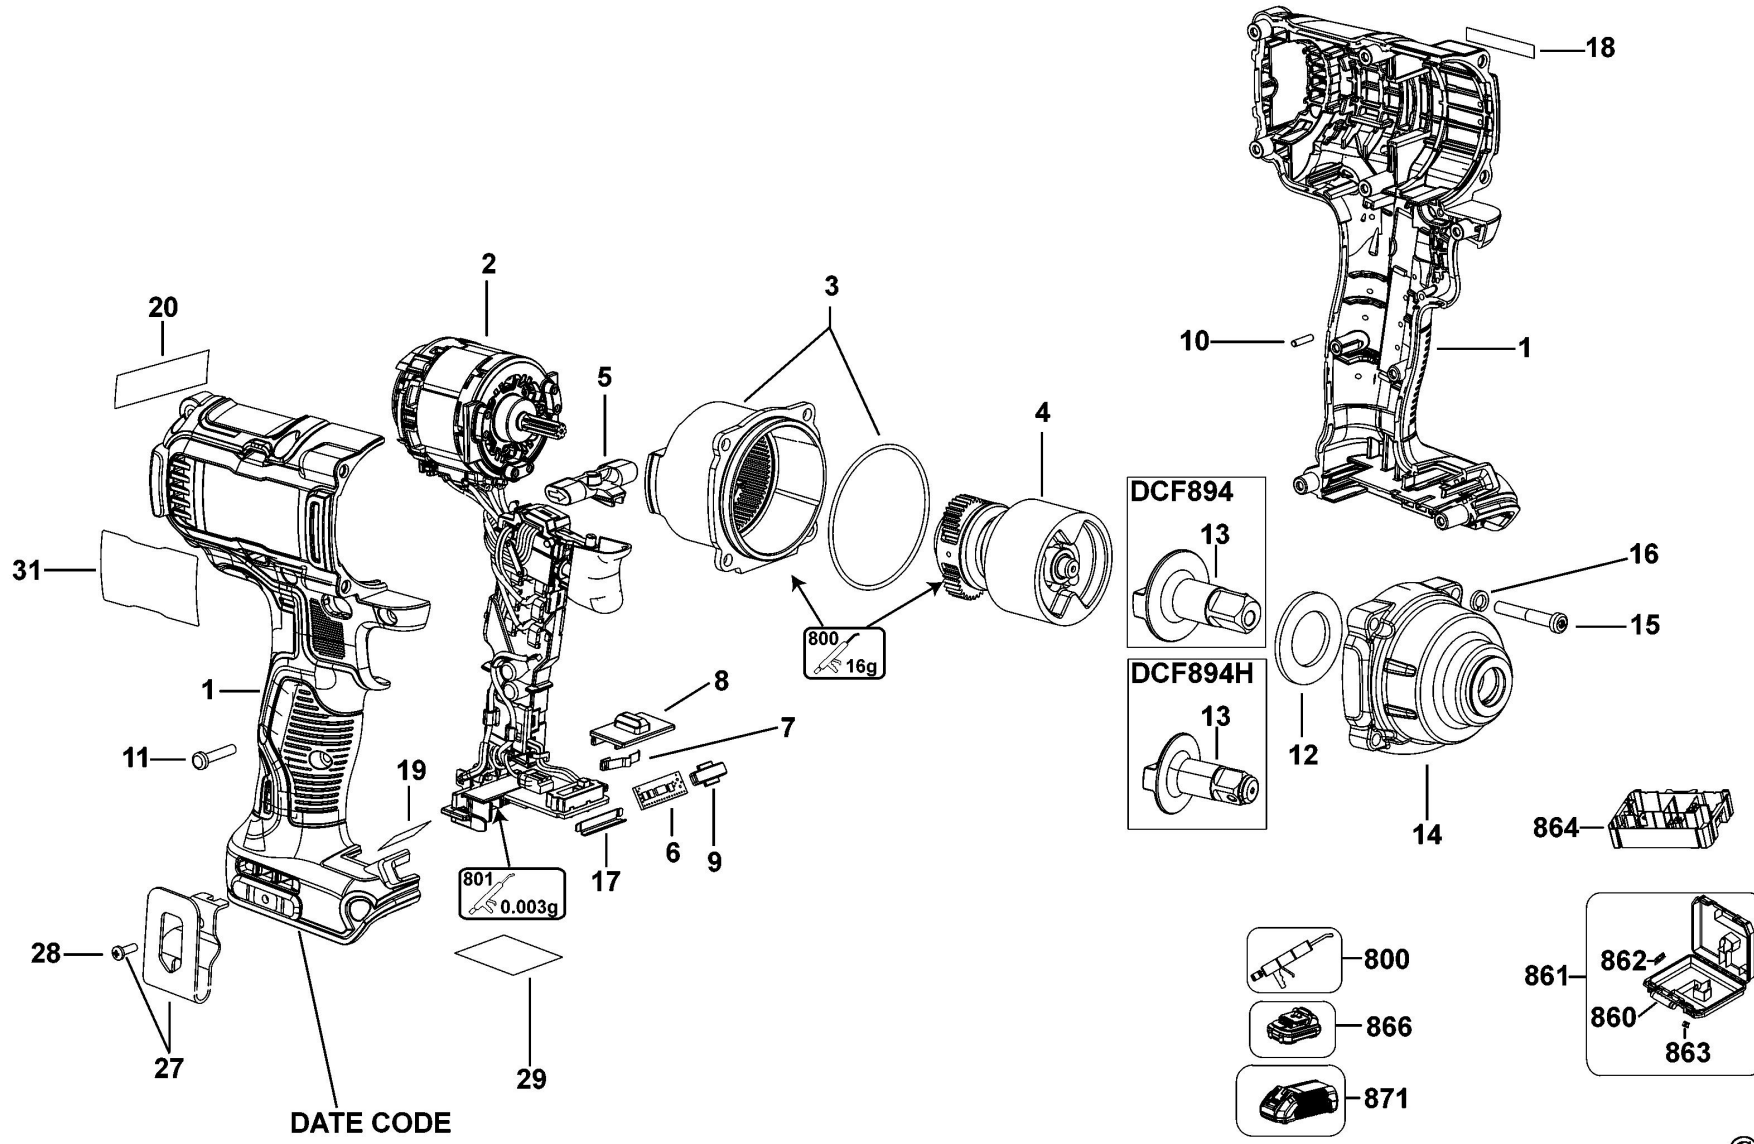

Parts List DCF894 IMPACT WRENCH 1

Item	Part Number	Qty	Part Description	General Description	Other Info	Repair Inst	Markets
1	N552416	1	CLAMSHELL SET			No	QW
2	N574179	1	MOTOR & SWITCH SA			No	QW
3	N536347	1	GEARCASE SA			No	QW
4	N536354	1	IMPACTOR			No	QW
5	N473670	1	ACTUATOR FWD/REV			No	QW
6	N231799	1	LED LIGHT			No	QW
7	N392855	1	DETENT			No	QW
8	N393603	1	SELECTOR			No	QW
9	N394333	1	LENS			No	QW
10	N071836	1	ROLL PIN			No	QW
11	90611830	9	SCREW			No	QW
12	N510740	1	WASHER THRUST			No	QW
13	N536344	1	ANVIL ASSEMBLY		DCF894	No	QW
13	N536975	1	ANVIL ASSEMBLY		DCF894H	No	QW
14	N536356	1	NOSE SA			No	QW
15	N516846	4	SCREW			No	QW
16	N529458	4	WASHER LOCK			No	QW
17	N525535	1	PLATE			No	QW
18	N500821	1	BRAND LABEL			No	QW
19	N484965	1	LABEL			No	QW
20	N484966	1	LABEL			No	QW
27	N086039	1	HOOK			No	QW
28	N042665	1	SCREW			No	QW
29	N439105	1	LABEL			No	QW
31	N769434	1	RATING PLATE		DCF894H	No	QW
31	NA049901	1	RATING LABEL			No	QW
300	NA012362	1	SERVICE KIT		LANYARD	No	QW
301	N537349	1	STRAP. HOOKED		READY HOOK	No	QW
302	NA012391	2	BRACKET		LANYARD	No	QW
303	NA012370	1	CLIP SA	LANYARD CLIP	BRACKET LANYARD	No	QW
304	N542271	2	SCREW		CLIP MACHINE	No	QW
305	N462739	2	WASHER		SCREW 4 X 8.2 X 1	No	QW