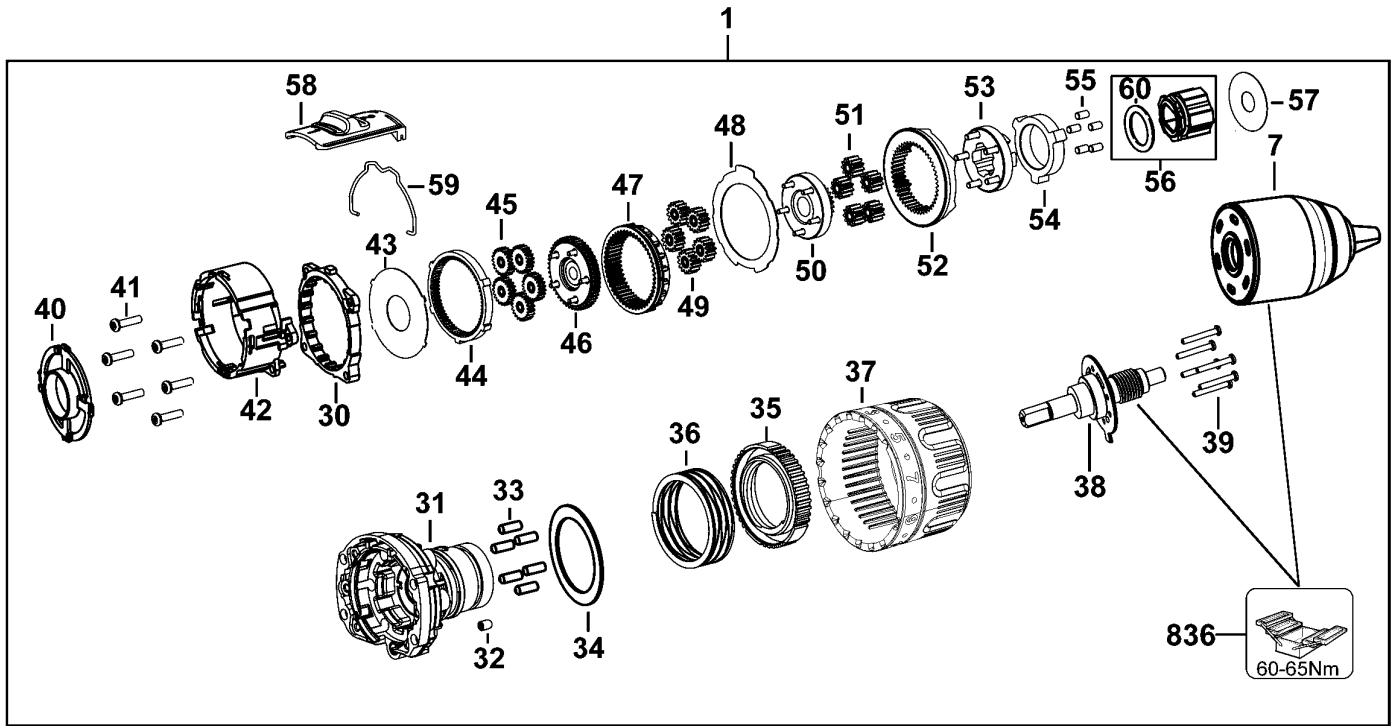

DCD791 CORDLESS DRILL/DRIVER 1

Parts List DCD791 CORDLESS DRILL/DRIVER 1

Item	Part Number	Qty	Part Description	General Description	Other Info	Repair Inst	Markets
1	N438742	1	TRANSMISSION SA			No	QW
2	N415399	1	CLAMSHELL SET			No	QW
3	NA123142	1	MOTOR & SWITCH SA			No	QW
4	682211-00	9	SCREW			No	QW
6	N399342	1	ACTUATOR FWD/REV			No	QW
7	N485661	1	CHUCK KEYLESS		TORQUE	No	QW
8	N442167	1	LED LIGHT		TO 550	No	QW
11	N439416	1	LABEL		in-lbs	No	QW
12	N298039	1	LABEL			No	QW
13	N377990	4	SCREW			No	QW
14	N042665	2	SCREW			No	QW
15	N086039	1	HOOK			No	QW
16	N095778	1	HOLDER BIT			No	QW
20	N393603	1	SELECTOR			No	QW
21	N392855	1	DETENT			No	QW
22	N014681	2	LEAF SPRING			No	QW
25	N792582	1	RATING PLATE			No	QW
30	N400715	1	RING			No	QW
31	N438901	1	GEARCASE SA			No	QW
32	326467-00	1	DETENT			No	QW
33	N411204	6	PIN			No	QW
34	N411205	1	WASHER			No	QW
35	N411207	1	ADJUSTER TORQUE			No	QW
36	N422472	1	SPRING			No	QW
37	N422232	1	COLLAR			No	QW
38	N438918	1	SPINDLE SA			No	QW
39	N039795	6	SCREW			No	QW
40	N396641	1	ADAPTOR			No	QW
41	N075506	6	SCREW			No	QW
42	N400716	1	GEARCASE			No	QW
43	N063567	1	PLATE			No	QW
44	N030988	1	GEAR			No	QW