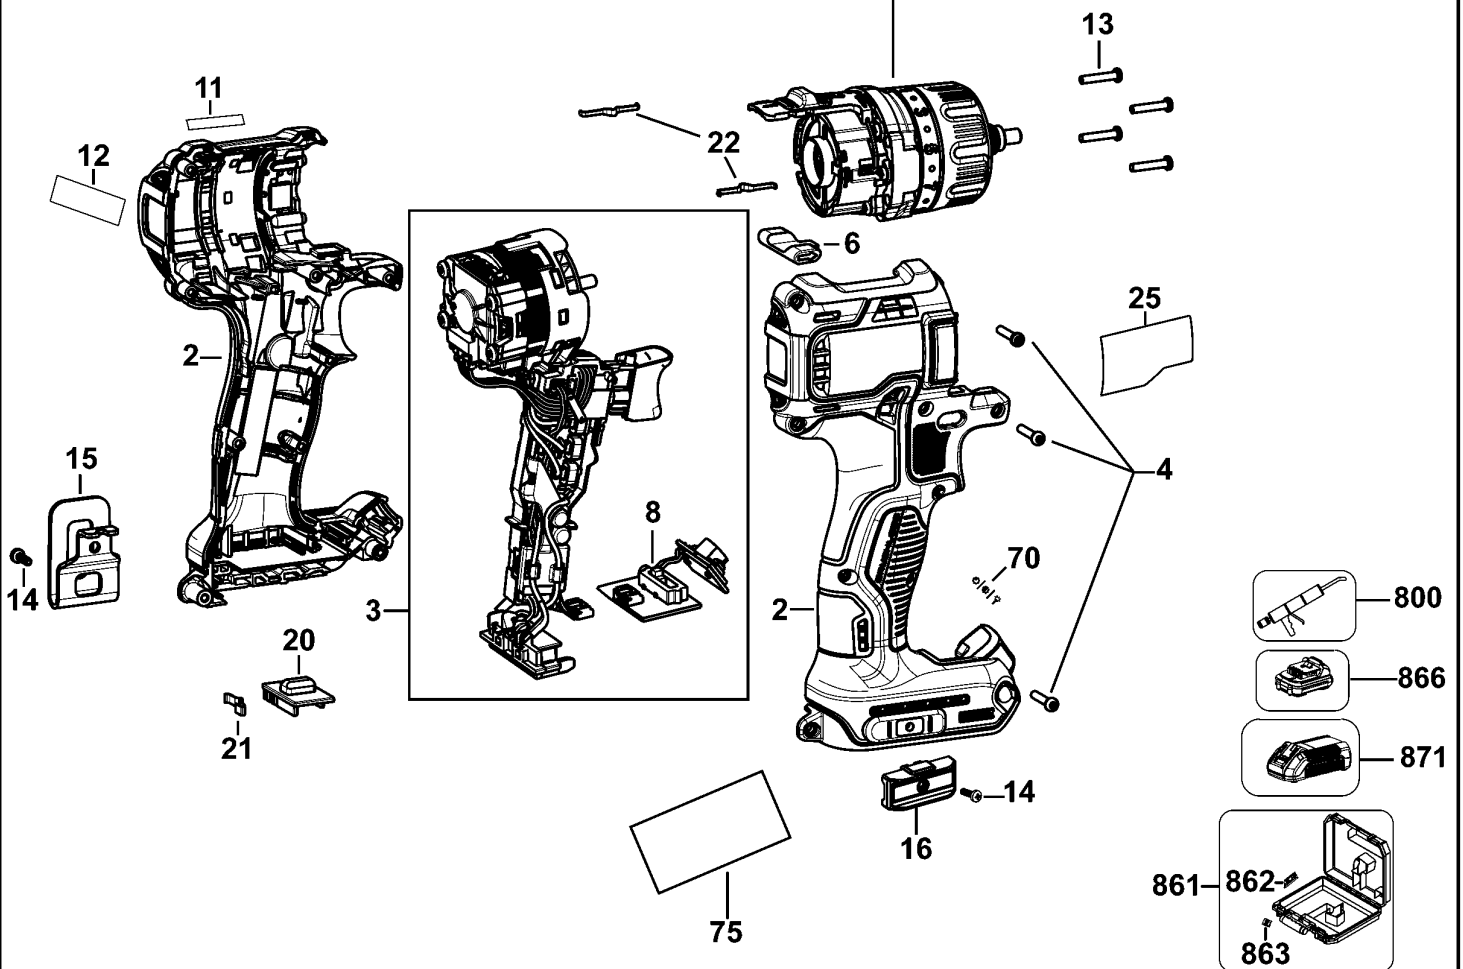

DCD791 CORDLESS DRILL/DRIVER 1

Parts List DCD791 CORDLESS DRILL/DRIVER 1

Item	Part Number	Qty	Part Description	General Description	Other Info	Repair Inst	Markets
1	N438742	1	TRANSMISSION SA			No	QW
2	N415399	1	CLAMSHELL SET			No	QW
3	NA123142	1	MOTOR & SWITCH SA			No	QW
4	682211-00	9	SCREW			No	QW
6	N399342	1	ACTUATOR FWD/REV			No	QW
7	N485661	1	CHUCK KEYLESS		TORQUE	No	QW
8	N442167	1	LED LIGHT		TO 550	No	QW
11	N439416	1	LABEL		in-lbs	No	QW
12	N298039	1	LABEL			No	QW
13	N377990	4	SCREW			No	QW
14	N042665	2	SCREW			No	QW
15	N086039	1	HOOK			No	QW
16	N095778	1	HOLDER BIT			No	QW
20	N393603	1	SELECTOR			No	QW
21	N392855	1	DETENT			No	QW
22	N014681	2	LEAF SPRING			No	QW
25	N792582	1	RATING PLATE			No	QW
30	N400715	1	RING			No	QW
31	N438901	1	GEARCASE SA			No	QW
32	326467-00	1	DETENT			No	QW
33	N411204	6	PIN			No	QW
34	N411205	1	WASHER			No	QW
35	N411207	1	ADJUSTER TORQUE			No	QW
36	N422472	1	SPRING			No	QW
37	N422232	1	COLLAR			No	QW
38	N438918	1	SPINDLE SA			No	QW
39	N039795	6	SCREW			No	QW
40	N396641	1	ADAPTOR			No	QW
41	N075506	6	SCREW			No	QW
42	N400716	1	GEARCASE			No	QW
43	N063567	1	PLATE			No	QW
44	N030988	1	GEAR			No	QW