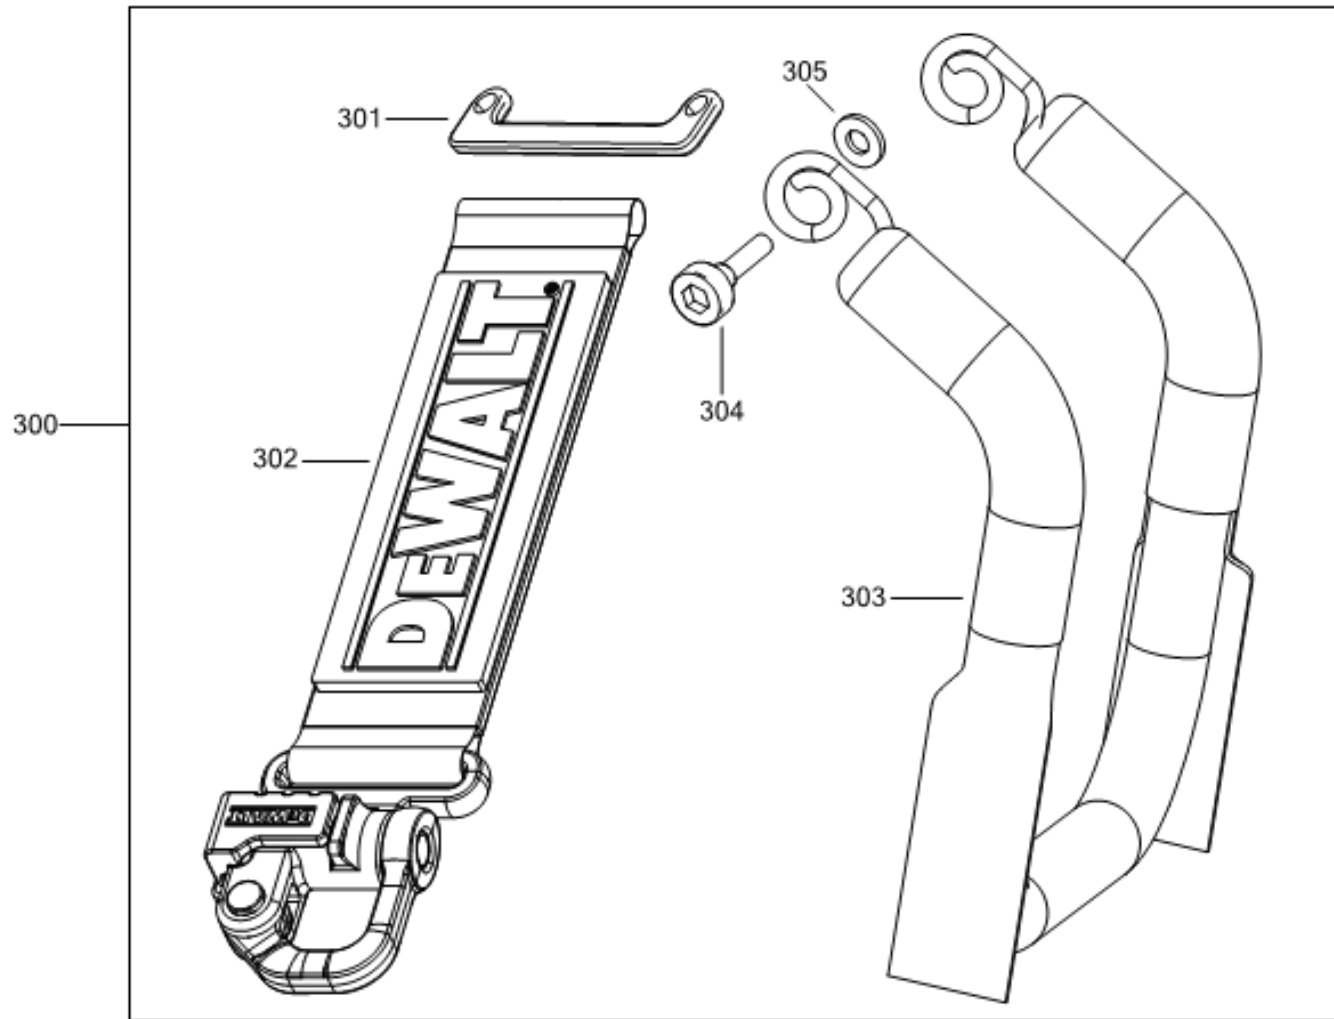

Parts List DCF894 IMPACT WRENCH 1

Item	Part Number	Qty	Part Description	General Description	Other Info	Repair Inst	Markets
1	N552416	1	CLAMSHELL SET			No	QW
2	N574179	1	MOTOR & SWITCH SA			No	QW
3	N536347	1	GEARCASE SA			No	QW
4	N536354	1	IMPACTOR			No	QW
5	N473670	1	ACTUATOR FWD/REV			No	QW
6	N231799	1	LED LIGHT			No	QW
7	N392855	1	DETENT			No	QW
8	N393603	1	SELECTOR			No	QW
9	N394333	1	LENS			No	QW
10	N071836	1	ROLL PIN			No	QW
11	90611830	9	SCREW			No	QW
12	N510740	1	WASHER THRUST			No	QW
13	N536344	1	ANVIL ASSEMBLY		DCF894	No	QW
13	N536975	1	ANVIL ASSEMBLY		DCF894H	No	QW
14	N536356	1	NOSE SA			No	QW
15	N516846	4	SCREW			No	QW
16	N529458	4	WASHER LOCK			No	QW
17	N525535	1	PLATE			No	QW
18	N500821	1	BRAND LABEL			No	QW
19	N484965	1	LABEL			No	QW
20	N484966	1	LABEL			No	QW
27	N086039	1	HOOK			No	QW
28	N042665	1	SCREW			No	QW
29	N439105	1	LABEL			No	QW
31	N769434	1	RATING PLATE		DCF894H	No	QW
31	NA049901	1	RATING LABEL			No	QW
300	NA012362	1	SERVICE KIT		LANYARD	No	QW
301	N537349	1	STRAP. HOOKED		READY HOOK	No	QW
302	NA012391	2	BRACKET		LANYARD	No	QW
303	NA012370	1	CLIP SA	LANYARD CLIP	BRACKET LANYARD	No	QW
304	N542271	2	SCREW		CLIP MACHINE	No	QW
305	N462739	2	WASHER		SCREW 4 X 8.2 X 1	No	QW